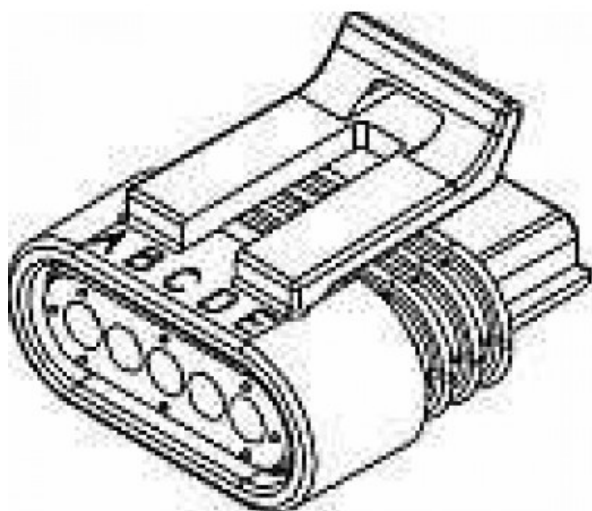

Metri-Pack 150.2 5 Way Black Sealed Female Connector Assembly

Brand: Delphi Technologies

Product Code: 12162825

Availability: 7 Days

Weight: 0.01kg

Dimensions: 2.00cm x 1.00cm x 1.00cm

Price: ~~\$6.33~~ \$6.33

10 or more \$5.70

99 or more \$3.47

Short Description

Pull to seat Metri-pack connector. Suits IGN1A hi power ignition coils. Use with 12191054 female terminals.

Description

Family: Metri-Pack

Series: 1.5

Cavities: 5

Terminal(s) blade size 1.5

[mm]:

Sealed: Sealed

Gender: Female

Temperature range [\hat{a},f]: -40 to 125

Material: Nylon

Weight [g]: 5.47

Color: Black

ELV compliant: Yes

RoHs compliant: Yes

This is a pull to seat connector so the wire must be fed through the connector before terminating then pull back in.